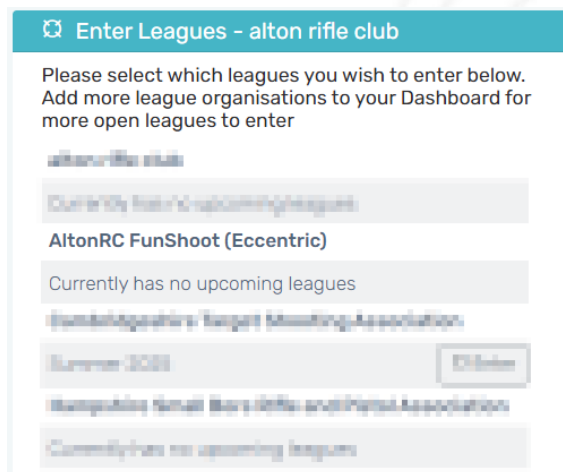

 alton rifle club

Click on the links below to manage alton rifle club.

 Edit Details	 Manage Permissions	 Manage Shooters
 Manage Web Pages	 Enter Leagues	 Enter Scores

 Shooters - Alton Rifle Club

If you wish to enter shooters into leagues or competitions on this site you will need to add them here. Please read our Privacy Policy and Help on this section and ensure your shooters have provided permission to have their details added here, in accordance with GDPR

Title	<input type="text"/>
First Name	<input type="text" value="Shooter's First Name/initial"/>
Surname	<input type="text" value="Shooter's Surname"/>
Gender	<input type="text"/>
Telephone	<input type="text"/>
Email Address	<input type="text"/>
NGB Affiliation/ Membership No.	<input type="text"/>
Junior? Tick if U21	<input type="checkbox"/>
Veteran?	<input type="checkbox"/>

## ⑤ Enter our Competition: AltonRC FunShoot

To enter our competition, use the “Enter Leagues” button on your Club Panel.

If you try this before our entries have opened you will see the following screen:

However, once our competition entries are open you will see:

By clicking Enter, you will be presented with the disciplines available within our Fun Shoot:

“Enter Now” for the discipline which you would like to enter and you will be displayed a panel with some information about the competition, including the price per entrant and the type of average that should be entered. In our case the average entered will be out of 100.