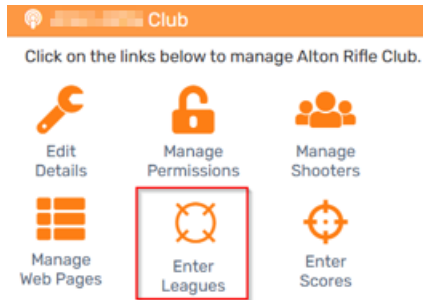

⑤ Enter our Competition: AltonRC FunShoot

To enter our competition, use the “Enter Leagues” button on your Club Panel.