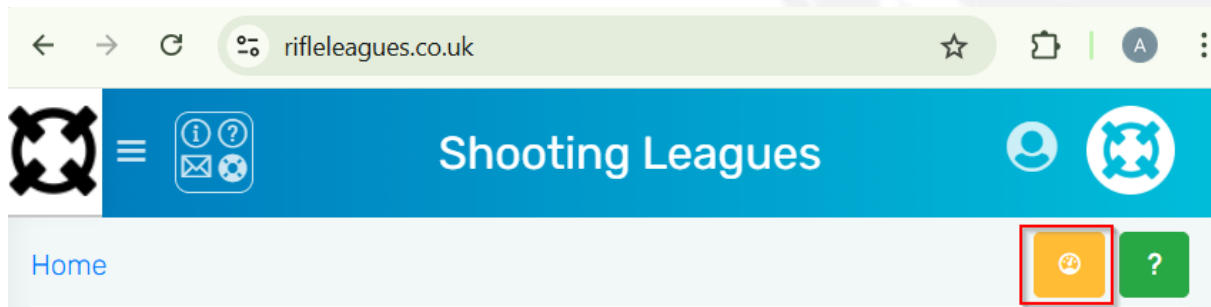

Once you have created your account, you can access your **Dashboard** at any time by pressing the button highlighted in red in our screenshot.