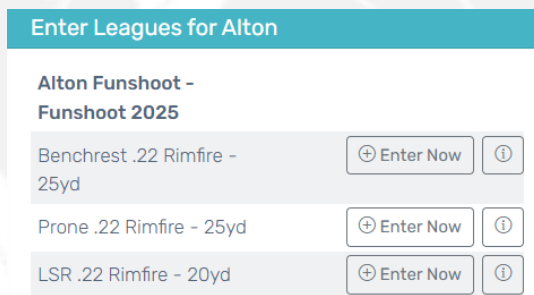

Title	<input type="text"/>
First Name	<input type="text" value="Shooter's First Name/initial"/>
Surname	<input type="text" value="Shooter's Surname"/>
Gender	<input type="text"/>
Telephone	<input type="text"/>
Email Address	<input type="text"/>
NGB Affiliation/ Membership No.	<input type="text"/>
Junior? Tick if U21	<input type="checkbox"/>
Veteran?	<input type="checkbox"/>

## ⑤ Enter our Competition: AltonRC FunShoot

To enter our competition, use the “Enter Leagues” button on your Club Panel.

If you try this before our entries have opened you will see the following screen:

However, once our competition entries are open you will see:

By clicking Enter, you will be presented with the disciplines available within our Fun Shoot:

“Enter Now” for the discipline which you would like to enter and you will be displayed a panel with some information about the competition, including the price per entrant and the type of average that should be entered. In our case the average entered will be out of 100.